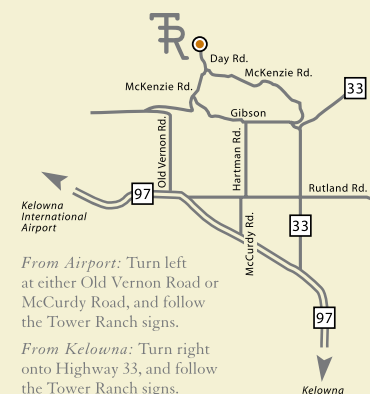

INTRAWEST

DILWORTH
HOMES

Thomas McBroom
THOMAS MCBROOM ASSOCIATES LTD.